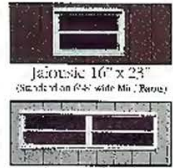

Flower Boxes